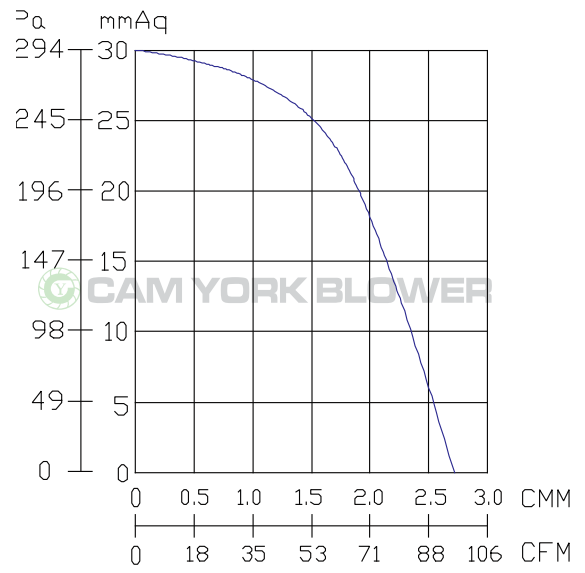

CY100DC Specification Sheet

* Made In Taiwan
* Brushless motor

Brushless

Model	Rated Voltage	Current	Speed	Max. Air Flow			Max. Pressure			Weight
	V			A	R.P.M.	CMM	CMH	CFM	mmAq	
CY100DC	24	2.2	3350	2.7	162	95	30	1.18	294	1.9