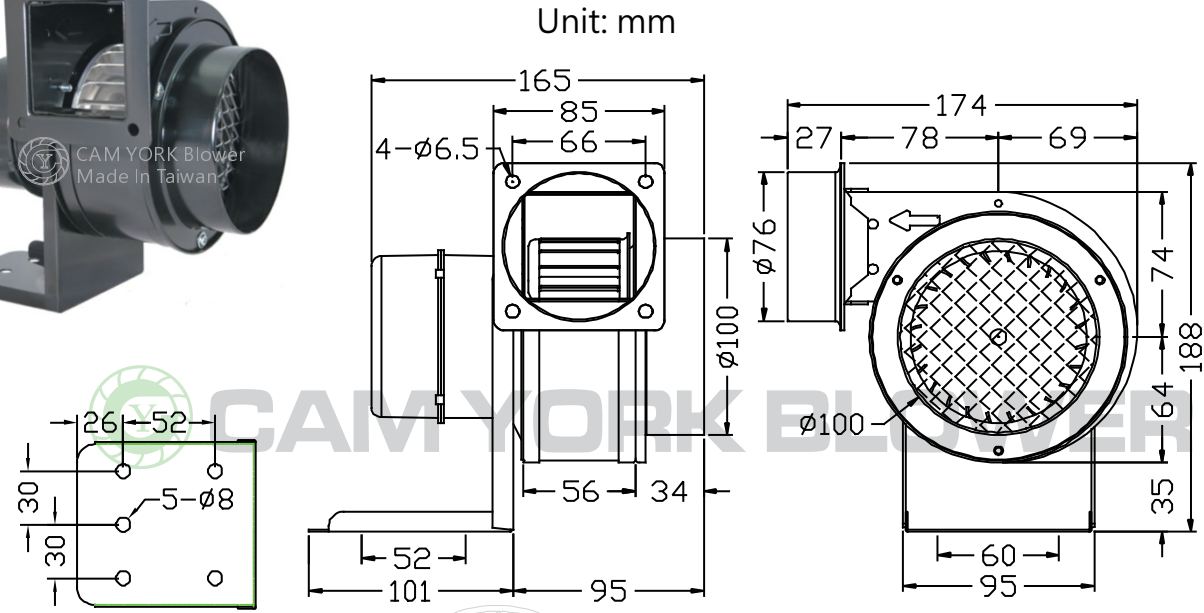

CY100DC Specification Sheet

* Made In Taiwan
* Brushless motor

Brushless

Model	Rated Voltage	Current	Speed	Max. Air Flow			Max. Pressure			Weight
	V			A	R.P.M.	CMM	CMH	CFM	mmAq	
CY100DC	24	2.2	3350	2.7	162	95	30	1.18	294	1.9